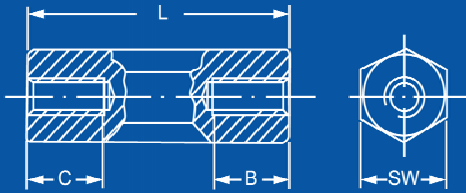

M8

Female - Female

Dimensions in mm

L Length	Steel Zinc Plated											
	Part #	C	B	SW								
15	10.8061.15	7.5	7.5	13								
20	10.8061.20	10	10	13								
25	10.8061.25	10	10	13								
30	10.8061.30	10	10	13								
35	10.8061.35	10	10	13								
40	10.8061.40	10	10	13								
45	10.8061.45	10	10	13								
50	10.8061.50	10	10	13								
60	10.8061.60	10	10	13								
70	10.8061.70	10	10	13								
80	10.8061.80	10	10	13								
90	10.8061.90	10	10	13								
100	10.8061.100	10	10	13								