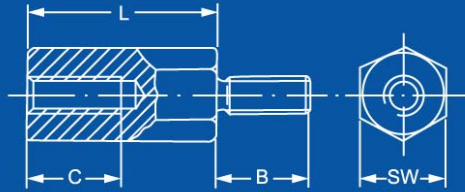

M8

Male - Female

Dimensions in mm

L Length	Steel Zinc Plated											
	Part #	C	B	SW								
15	10.8041.15	10	14	13								
20	10.8041.20	14	14	13								
25	10.8041.25	14	14	13								
30	10.8041.30	14	14	13								
35	10.8041.35	14	14	13								
40	10.8041.40	14	14	13								
45	10.8041.45	14	14	13								
50	10.8041.50	14	14	13								
60	10.8041.60	14	14	13								
70	10.8041.70	14	14	13								
80	10.8041.80	14	14	13								
90	10.8041.90	14	14	13								
100	10.8041.100	14	14	13								