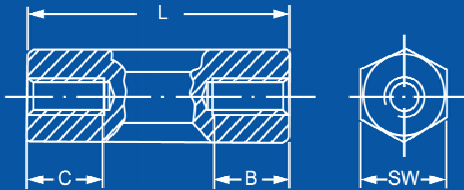

M6

Female - Female

Polyamide Max Temp 110°C

Dimensions in mm

L Length	Brass Nickel Plated				Steel Zinc Plated				Polyamide			
	Part #	C	B	SW	Part #	C	B	SW	Part #	C	B	SW
10	10.6060.10	5	5	10	10.6061.10	5	5	10	10.6062.10	5	5	10
12	10.6060.12	6	6	10	10.6061.12	6	6	10	10.6062.12	6	6	10
13									10.6062.13	6.5	6.5	10
15	10.6060.15	7.5	7.5	10	10.6061.15	7.5	7.5	10	10.6062.15	7.5	7.5	10
16									10.6062.16	8	8	10
17									10.6062.17	8.5	8.5	10
18	10.6060.18	9	9	10	10.6061.18	9	9	10	10.6062.18	9	9	10
20	10.6060.20	10	10	10	10.6061.20	10	10	10	10.6062.20	10	10	10
22									10.6062.22	10	10	10
25	10.6060.25	10	10	10	10.6061.25	10	10	10	10.6062.25	10	10	10
28									10.6062.28	10	10	10
30	10.6060.30	10	10	10	10.6061.30	10	10	10	10.6062.30	10	10	10
35	10.6060.35	10	10	10	10.6061.35	10	10	10	10.6062.35	10	10	10
40	10.6060.40	10	10	10	10.6061.40	10	10	10	10.6062.40	10	10	10
45	10.6060.45	10	10	10	10.6061.45	10	10	10	10.6062.45	10	10	10
50	10.6060.50	10	10	10	10.6061.50	10	10	10	10.6062.50	10	10	10
55	10.6060.55	10	10	10	10.6061.55	10	10	10	10.6062.55	10	10	10
60	10.6060.60	10	10	10	10.6061.60	10	10	10	10.6062.60	10	10	10
65	10.6060.65	10	10	10	10.6061.65	10	10	10				
70	10.6060.70	10	10	10	10.6061.70	10	10	10				
75	10.6060.75	10	10	10	10.6061.75	10	10	10				
80	10.6060.80	10	10	10	10.6061.80	10	10	10				
85	10.6060.85	10	10	10	10.6061.85	10	10	10				
90	10.6060.90	10	10	10	10.6061.90	10	10	10				
95	10.6060.95	10	10	10	10.6061.95	10	10	10				
100	10.6060.100	10	10	10	10.6061.100	10	10	10				

Dimensional changes or custom parts made to order. Call us for a quote