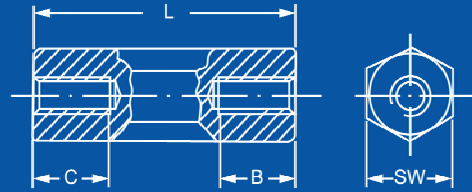

## Female - Female

Plastic body with metal insert  
Polyamide Max Temp 110°C

Dimensions in mm

| L<br>Length | Polyamide + Brass Insert Round |    |    |     |  |  |  |  |  |  |  |  |
|-------------|--------------------------------|----|----|-----|--|--|--|--|--|--|--|--|
|             | Part #                         | C  | B  | dia |  |  |  |  |  |  |  |  |
| 20          | 10.5063.20                     | 10 | 10 | 9.5 |  |  |  |  |  |  |  |  |
| 25          | 10.5063.25                     | 10 | 10 | 9.5 |  |  |  |  |  |  |  |  |
| 30          | 10.5063.30                     | 10 | 10 | 9.5 |  |  |  |  |  |  |  |  |
| 35          | 10.5063.35                     | 10 | 10 | 9.5 |  |  |  |  |  |  |  |  |
| 40          | 10.5063.40                     | 10 | 10 | 9.5 |  |  |  |  |  |  |  |  |
| 45          | 10.5063.45                     | 10 | 10 | 9.5 |  |  |  |  |  |  |  |  |
| 50          | 10.5063.50                     | 10 | 10 | 9.5 |  |  |  |  |  |  |  |  |
| 55          | 10.5063.55                     | 10 | 10 | 9.5 |  |  |  |  |  |  |  |  |
| 60          | 10.5063.60                     | 10 | 10 | 9.5 |  |  |  |  |  |  |  |  |
| 65          | 10.5063.65                     | 10 | 10 | 9.5 |  |  |  |  |  |  |  |  |
| 70          | 10.5063.70                     | 10 | 10 | 9.5 |  |  |  |  |  |  |  |  |
| 75          | 10.5063.75                     | 10 | 10 | 9.5 |  |  |  |  |  |  |  |  |
| 80          | 10.5063.80                     | 10 | 10 | 9.5 |  |  |  |  |  |  |  |  |
| 85          | 10.5063.85                     | 10 | 10 | 9.5 |  |  |  |  |  |  |  |  |
| 90          | 10.5063.90                     | 10 | 10 | 9.5 |  |  |  |  |  |  |  |  |
| 95          | 10.5063.95                     | 10 | 10 | 9.5 |  |  |  |  |  |  |  |  |
| 100         | 10.5063.100                    | 10 | 10 | 9.5 |  |  |  |  |  |  |  |  |
| 105         | 10.5063.105                    | 10 | 10 | 9.5 |  |  |  |  |  |  |  |  |