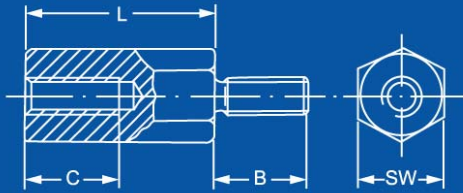

M5

Male - Female

Polyamide Max Temp 110°C

Dimensions in mm

L Length	Brass Nickel Plated				Steel Zinc Plated				Polyamide			
	Part #	C	B	SW	Part #	C	B	SW	Part #	C	B	SW
8	10.5040.08	5	8	8	10.5041.08	5	8	8	10.5042.08	5	8	10
10	10.5040.10	6	8	8	10.5041.10	6	8	8	10.5042.10	7,0	8	10
11									10.5042.11	7,0	8	10
12	10.5040.12	7	8	8	10.5041.12	7	8	8	10.5042.12	9,0	8,0	10
13									10.5042.13	9,0	8,0	10
14									10.5042.14	9,0	8,0	10
15	10.5040.15	10	8	8	10.5041.15	10	8	8	10.5042.15	10	8	10
16	10.5040.16	10	8	8					10.5042.16	10	8	10
17									10.5042.17	10	8	10
18	10.5040.18	10	8	8	10.5041.18	10	8	8	10.5042.18	10	8	10
19									10.5042.19	10	8	10
20	10.5040.20	10	8	8	10.5041.20	10	8	8	10.5042.20	10	8	10
21									10.5042.21	10	8	10
22									10.5042.22	10	8	10
23									10.5042.23	10	8	10
24									10.5042.24	10	8	10
25	10.5040.25	10	8	8	10.5041.25	10	8	8	10.5042.25	10	8	10
26									10.5042.26	10	8	10
27					10.5041.27	8	8	8	10.5042.27	10	8	10
28									10.5042.28	10	8	10
29									10.5042.29	10	8	10
30	10.5040.30	10	8	8	10.5041.30	10	8	8	10.5042.30	10	8	10
32									10.5042.32	10	8	10
34									10.5042.34	10	8	10
35	10.5040.35	10	8	8	10.5041.35	10	8	8	10.5042.35	10	8	10
36									10.5042.36	10	8	10
38									10.5042.38	10	8	10
40	10.5040.40	10	8	8	10.5041.40	10	8	8	10.5042.40	10	8	10
45	10.5040.45	10	8	8	10.5041.45	10	8	8	10.5042.45	10	8	10
50	10.5040.50	10	8	8	10.5041.50	10	8	8	10.5042.50	10	8	10
55	10.5040.55	10	8	8	10.5041.55	10	8	8	10.5042.55	10	8	10
60	10.5040.60	10	8	8	10.5041.60	10	8	8	10.5042.60	10	8	10
65	10.5040.65	10	8	8	10.5041.65	10	8	8	10.5042.65	10	8	10
70	10.5040.70	10	8	8	10.5041.70	10	8	8				
75	10.5040.75	10	8	8	10.5041.75	10	8	8				
80	10.5040.80	10	8	8	10.5041.80	10	8	8				
85	10.5040.85	10	8	8	10.5041.85	10	8	8				
90	10.5040.90	10	8	8	10.5041.90	10	8	8				
95	10.5040.95	10	8	8	10.5041.95	10	8	8				
100	10.5040.100	10	8	8	10.5041.100	10	8	8				