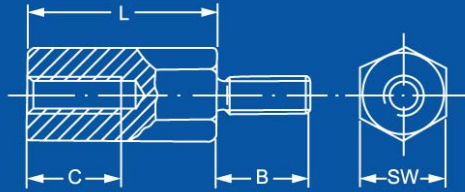

M2

Male - Female

Dimensions in mm

L Length	Brass Nickel Plated											
	Part #	C	B	SW								
5	10.2040.05	2,5	6	4								
8	10.2040.08	5	6	4								
10	10.2040.10	5	6	4								
12	10.2040.12	6	6	4								
15	10.2040.15	6	6	4								
18	10.2040.18	6	6	4								
20	10.2040.20	6	6	4								
25	10.2040.25	6	6	4								
30	10.2040.30	6	6	4								
35	10.2040.35	6	6	4								
40	10.2040.40	6	6	4								