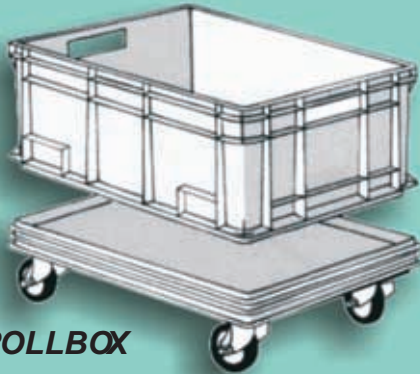

## ***Label Holder***

### **ACCESSORIES**

<b>7804.691</b>	300 x 400 Conductive Cover
<b>7804.700</b>	600 x 400 Conductive Cover
<b>7804.686</b>	Snapping Closure ( 2 /each cover)
<b>7804.923</b>	SPRING LABEL HOLDER
<b>7804.701</b>	Rollbox - 600x400 Conductive Trolley
<b>7806.300</b>	10mm Conductive Foam for 600x400 Newbox
<b>7806.306</b>	10mm Conductive Foam for 300x400 Newbox
<b>7806.200</b>	FLAT DIVIDER - Conductive fibreboard 350X550X5mm for 600x400 Newbox
<b>7806.202</b>	FLAT DIVIDER - Conductive fibreboard 350X250X5mm for 300x400 Newbox
<b>7806.201</b>	FLAT DIVIDER - Conductive fluted polypropylene LABEPLAST 350X550X3mm for 600x400 Newbox
<b>7806.203</b>	FLAT DIVIDER - Conductive fluted polypropylene LABEPLAST 350X250X3mm for 300x400 Newbox