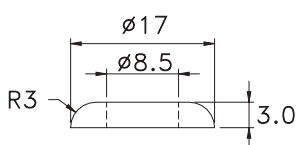

Rubber Washer 15.RWF~

- Material: Rubber
- Color: Black
- Unit: mm

Part	A	B	C
RWF25-2	25.0	11.0	2.0
RWF3.5-1	8.0	3.5	1.0
RWF3.5-1.5	11.0	3.5	1.5

Rubber Washer 15.RWF8.5-3N

- Material: Rubber
- Color: Black
- Unit: mm