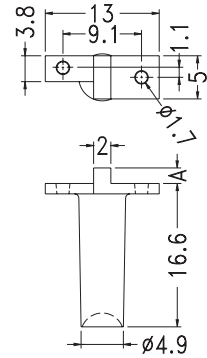

LED Light Pipe 15.LEM-3~

- Material: PC (UL)
- Flame Class: 94V-2
- Color: Natural
- Unit: mm

Part	A	Pack Size
LEM-3	1.8	1000
LEM-3L	2.2	1000