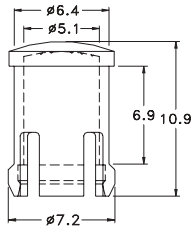

LED Lens Cap 15.LC5-1

MOUNTING HOLE: $\phi 6.35$
CHASSIS THICKNESS 0.8~6.35

- Material: PC (UL)
- Flame Class: 94V-2
- Color: Clear
- Unit: mm

Part	Pack Size
LC5-1	1000

- Material: PC (UL)
- Flame Class: 94V-2
- Color: Clear
- Unit: mm

Part	Pack Size
LC5-2	1000