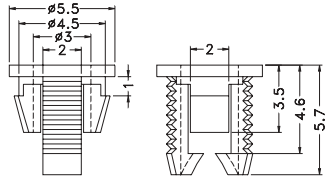

LED Holder 15.LED5-6

MOUNTING HOLE: $\phi 4.5$

- Material: Nylon 66 (UL)
- Flame Class: 94V-2
- Color: Black
- Unit: mm

Part	Pack Size
LED5-6	2000

- Material: PC (UL)
- Flame Class: 94V-2
- Color: Clear
- Unit: mm

Part	Pack Size
LC3-1	2000