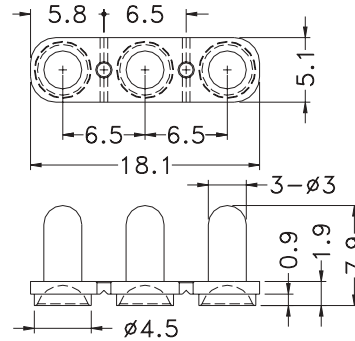

LED Light Pipe 15.LEM-11

- Material: PC (UL)
- Flame Class: 94V-2
- Color: Clear
- Unit: mm

Part	Pack Size
LEM-11	500