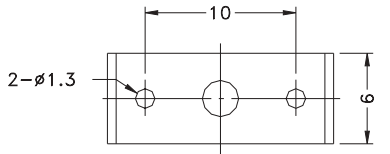

LED Mask 15.LEM-9

- Material: PC (UL)
- Flame Class: 94V-2
- Color: Natural
- Unit: mm

Part	Pack Size
LEM-9	1000