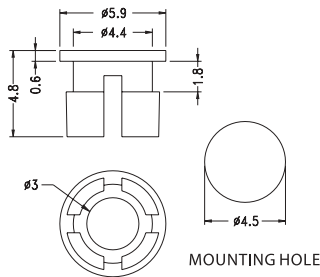

LED Holder 15.LED3-2

- Material: Nylon 66 (UL)
- Flame Class: 94V-2
- Color: Black
- Unit: mm

Part	Pack Size
LED3-2	2000