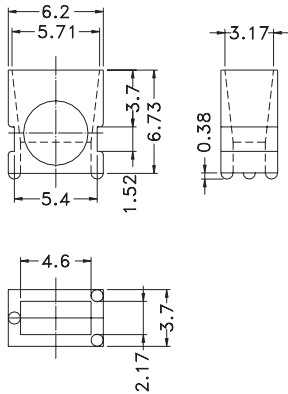

## LED Cap 15.ELED-1

- Material: PC
- Color: White
- Unit: mm

Part	Pack Size
ELED-1	2000