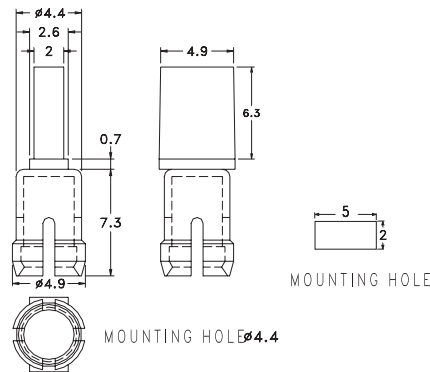

LED Lens Cap 15.LC3-2

MOUNTING HOLE: $\phi 4.4$

- Material: PC (UL)
- Flame Class: 94V-2
- Color: Clear
- Unit: mm

Part	Pack Size
LC3-2	1000