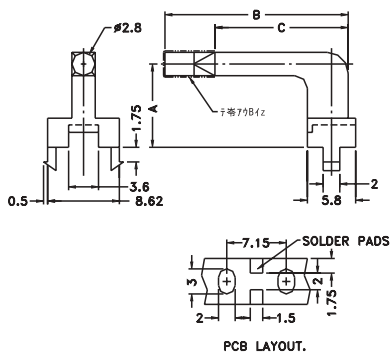

Part	A	B	C	Pack Size
LPE1-5-16	5.0	16.0	10.0	500
LPE1-5-19	5.0	19.0	13.0	500
LPE-1-5-22	5.0	22.0	16.0	500
LPE1-10-16	10.0	16.0	10.0	500
LPE1-10-19	10.0	19.0	13.0	500
LPE1-10-22	10.0	22.0	16.0	500
LPE1-15-16	15.0	16.0	10.0	500
LPE1-15-19	15.0	19.0	13.0	500
LPE1-15-22	15.0	22.0	16.0	500