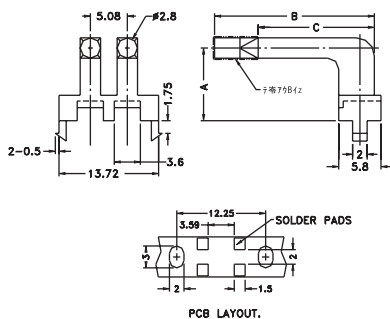

Part	A	B	C	Pack Size
LPE2-5-16	5.0	16.0	10.0	250
LPE2-5-19	5.0	19.0	13.0	250
LPE2-5-22	5.0	22.0	16.0	250
LPE2-10-16	10.0	16.0	10.0	250

Part	A	B	C	Pack Size
LPE2-10-19	10.0	19.0	13.0	250
LPE2-10-22	10.0	22.0	16.0	250
LPE2-15-16	15.0	16.0	10.0	250
LPE2-15-19	15.0	19.0	13.0	250
LPE2-15-22	15.0	22.0	16.0	250