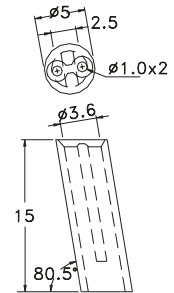

LED Spacer Support 15.LEDA-15

- Material: Nylon 66 (UL)
- Flame Class: 94V-2
- Color: Natural
- Unit: mm

Part	Pack Size
LEDA-15	1000