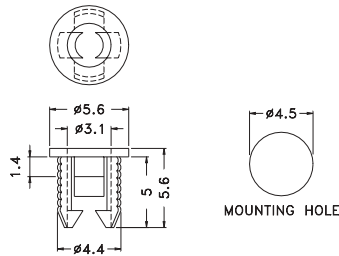

LED Holder 15.LED3-1

- Material: Nylon 66 (UL)
- Flame Class: 94V-2
- Color: Black
- Unit: mm

Part	Pack Size
LED3-1	2000