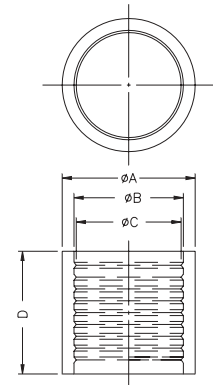

LED Holder Cover 15.LC5-1T

- Material: Nylon 66 (UL)
- Flame Class: 94V-2
- Color: Black
- Unit: mm

Part	A	B	C	D	Package
LC5-1T	9.0	7.24	7.0	8.2	1000