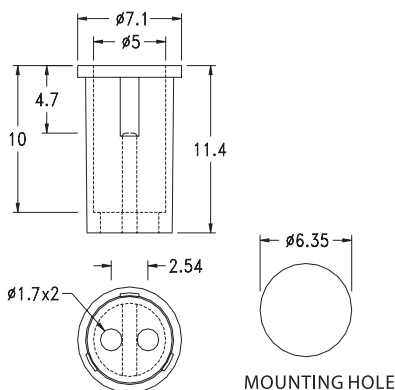

LED Holder 15.LED5-4

- Material: Nylon 66 (UL)
- Flame Class: 94V-2
- Color: Black
- Unit: mm

Part	Pack Size
LED5-4	1000