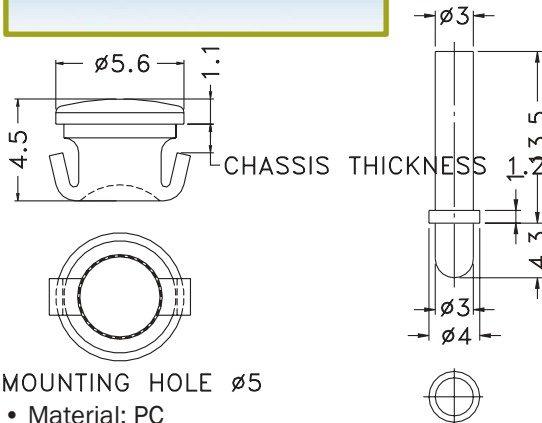

LED Light Pipe 15.LEM-7

MOUNTING HOLE ø5

- Material: PC
- Flame Class: 94V-2
- Color: Natural
- Unit: mm

Part	Pack Size
LEM-7	1000