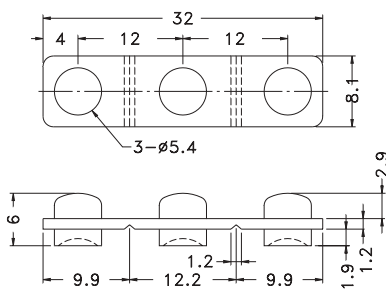

LED Light Pipe 15.LEM-4

- Material: PMMA
- Color: Natural
- Unit: mm

Part	Pack Size
LEM-4	500