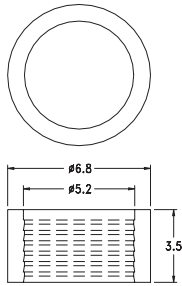

LED Holder Cover 15.LED3-1B

- Material: Nylon 66 (UL)
- Flame Class: 94V-2
- Color: Black
- Unit: mm

Part	Pack Size
LED3-1B	2000