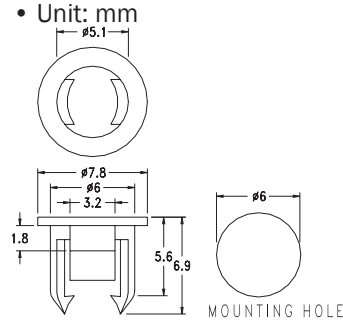

Part	Pack Size
LED5-5	2000