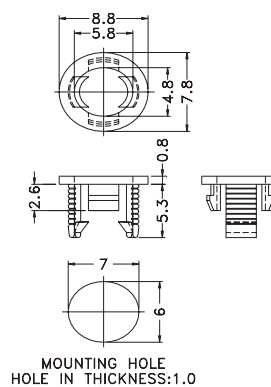

Part	Pack Size
LED5-5T	2000