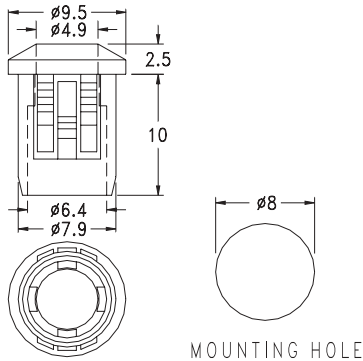

LED Holder 15.LED5-3

- Material: Nylon 66 (UL)
- Flame Class: 94V-2
- Color: Black
- Unit: mm

Part	Pack Size
LED5-3	1000