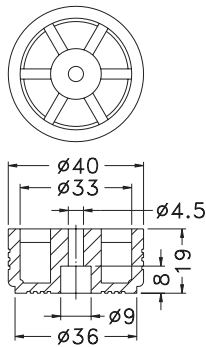

Foot 15.FFP-40

- Material: TPU
- Color: Black
- Unit: mm

Part	Pack Size
FFP-40	50

Part	PAD Material	A	B
FFG-1A	EVA	9.1	25.8
FFG-1A(RU)	Rubber	8.2	24.5

Gold Plated Foot 15.FFG~

- Housing Material: ABS
- Color: Black
- Unit: mm