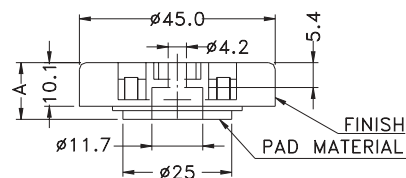

Part	A	PAD Material	Finish
RA-45S-1	12.5	EVA	Silver Plated
RA-45-1(RU)	11.5	Rubber	Gold Plated
RA45S-1(RU)	11.5	Rubber	Silver Plated