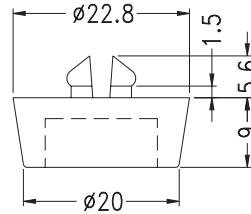

Plastic Foot 15.GL-4

MOUNTING HOLE: $\phi 8$

- Material: PP
- Color: Black
- Unit: mm

Part	Pack Size
GL-4	500