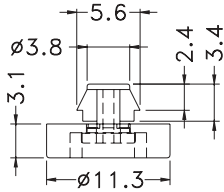

Plastic Foot 15.FF-15

HOLE IN CHASSIS: $\phi 4.0$
CHASSIS THICKNESS: 0.8~1.0

- Material: TPE
- Pin Material: Nylon 66 UL94-2
- Color: Black
- Unit: mm

Part	Pack Size
FF-15	1000

- Material: PE
- Pin Material: PP
- Color: Black
- Unit: mm

Part	Pack Size
FF-19	100