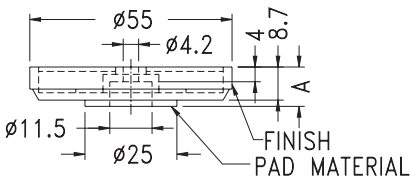

Part	PAD Material
RS-40	Gold Plated
RS-40(S)	Silver Plated

Gold Plated Foot 15.RS~

- Housing Material: ABS
- Color: Black
- Unit: mm

Part
RS-60

Part	PAD Material	Finish
RS-55	EVA	Gold Plated
RS-55(S)	EVA	Silver Plated