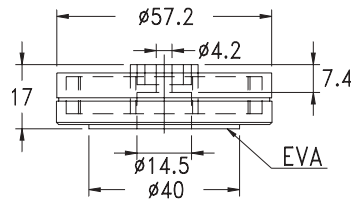

Part	PAD Material	Finish
RA-57	EVA	Gold Plated
RA-57(RU)	Rubber	Gold Plated
RA-57(S)	EVA	Silver Plated