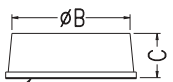

Rubber Foot 15.RF~

3M or SONY T4000
DOUBLE ADHESIVE TAPE

- Material: Rubber
- Other Materials Available: EPDM, Silicon...
- Color: Black/White/Grey/Beige
- Unit: mm

Part	A	B	C
RF-003	10.0	9.5	4.2
RF-005	13.0	11.4	5.0
RF-007	19.0	17.0	7.2
RF-008	20.0	19.0	6.0
RF-009	10.5	10.2	3.0
RF-011	10.5	10.0	5.0
RF-012	13.0	12.2	4.5
RF-015	12.0	11.0	5.0
RF-019	12.0	9.5	4.0
RF-019A	12.7	10.0	3.8
RF-020	19.0	15.8	4.2
RF-030	10.0	9.5	8.0
RF20-5	19.8	18.0	5.0
RF22.8-5	22.8	22.4	5.0
RF6-5	6.0	5.0	5.0
RF8.2-5	8.2	7.8	5.0
RF8-3.5	8.0	7.3	3.5
RF9-3.5	9.0	8.6	3.5
RF12-27	12.0	10.8	2.7
RF11-3.2A	11.3	10.7	3.2
RF11-5	11.0	9.6	5.0
RF24-8	24.0	20.0	8.0