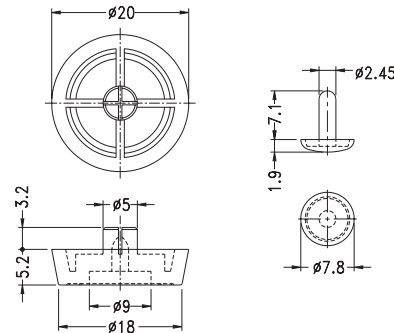

Plastic Foot 15.FF-20

HOLE IN CHASSIS: $\phi 5.0$
CHASSIS THICKNESS: 0.8

- Material: PE
- Pin Material: PP
- Color: Black
- Unit: mm

Part	Pack Size
FF-20	100