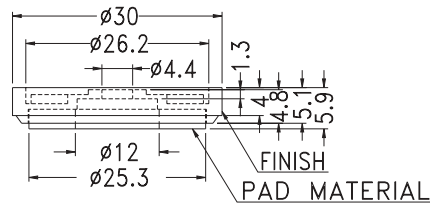

Foot 15.FFP-40

- Material: TPU
- Color: Black
- Unit: mm

Part	Pack Size
FFP-40	50

Part	PAD Material	A	B
FFG-1A	EVA	9.1	25.8
FFG-1A(RU)	Rubber	8.2	24.5

Gold Plated Foot 15.FFG~

- Housing Material: ABS
- Color: Black
- Unit: mm