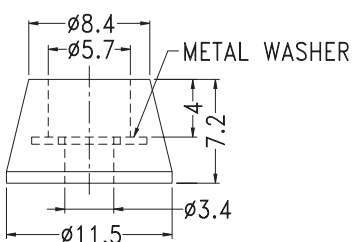

Rubber Foot 15.NF-002ST