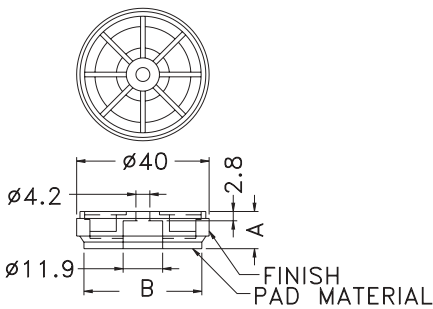

Part	PAD Material	A	B
FFG-1S	EVA	9.1	25.8
FFG-1S(RU)	Rubber	8.1	24.5

Part	PAD Material	A	B
FFG-1	EVA	9.0	25.8
FFG-1(RU)	Rubber	8.0	24.5

Gold Plated Foot 15.FFG~

- Housing Material: ABS
- Color: Black
- Unit: mm