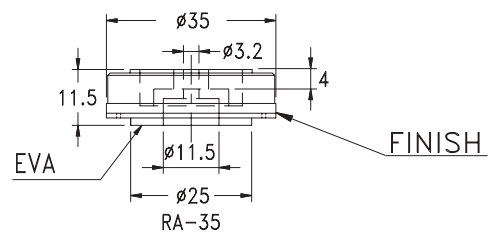

- Housing Material: ABS
- Metal Material: AL
- Color: Black
- Unit: mm

Part	PAD Material
RS-35	Gold Plated
RS-35(S)	Silver Plated

Gold Plated Foot 15.RS~

- Housing Material: ABS
- Color: Black
- Unit: mm