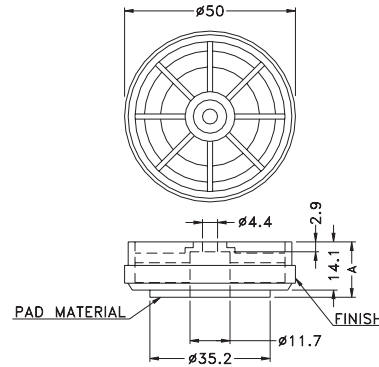

Part	PAD Material	A	Finish
FFG-3A	EVA	16.2	Gold Plated
FFG-3A(RU)	Rubber	15.4	Gold Plated
FFG-3A(S)	EVA	16.0	Silver Plated
FFG-3A(G)N			Gold Plated
FFG-3AN	EVA	16.2	
FFG-3AN(RU)	Rubber	15.4