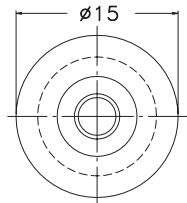

Rubber Foot 15.NF-012ST