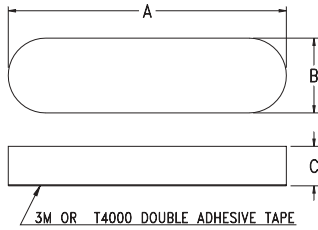

Rubber Foot 15.PT~

- Material: Rubber
- Other Materials Available; EPDM, Silicon...
- Color: Black/White/Grey/Beige
- Unit: mm

Part	A	B	C
PT005	26.8	7.2	3.8
PT100612	10.5	6.0	1.2
PT-1762	17.5	6.5	2.0
PT200612	20.5	6.2	1.2
PT360712	36.0	7.0	1.2
PT080210(G)	8.0	2.0	1.0
PT100614	10.5	6.0	1.4
PT160915	16.0	9.5	1.5
PT200617I	20.5	6.2	1.7
PT270720I	26.8	7.2	2.0
PT360712I	36.0	7.0	1.2
PT690920	69.6	9.8	2.0