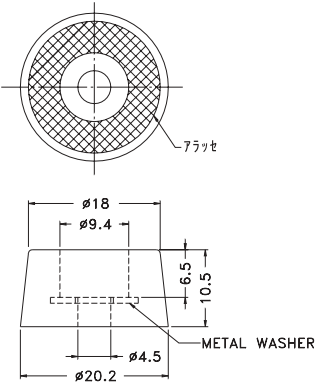

Part	Pack Size
NF-012	1000

Rubber Foot 15.NF-012ST

- Material: Rubber
- Color: Black
- Unit: mm

Part	Pack Size
NF-012ST	1000

Rubber Foot 15.NF-012

Rubber Foot 15.NF-015ST

- Material: Neoprene 94V-0
- Color: Black
- Unit: mm

Part	Pack Size
NF-012	1000

- Material: Rubber
- Metal Ring Material: Bronze
- Color: Black
- Unit: mm

Part	Pack Size
NF-012	1000

Rubber Foot 15.P000~

- Material: Rubber
- Color: Black
- Unit: mm

Part	A	B	C	D
P004	14.0	13.5	2.1	2.6
P005	15.0	14.5	2.6	3.1