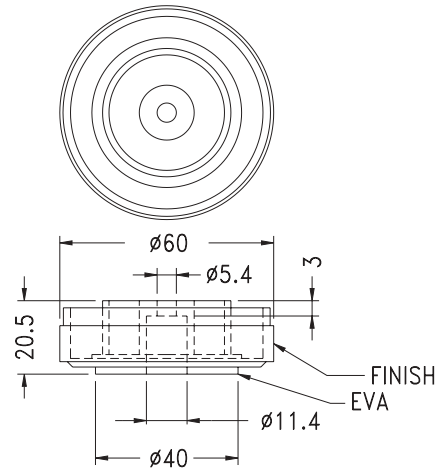

Gold Plated Foot 15.RS~

- Housing Material: ABS
- Color: Black
- Unit: mm

Part
RS-60

Part	PAD Material	Finish
RS-55	EVA	Gold Plated
RS-55(S)	EVA	Silver Plated