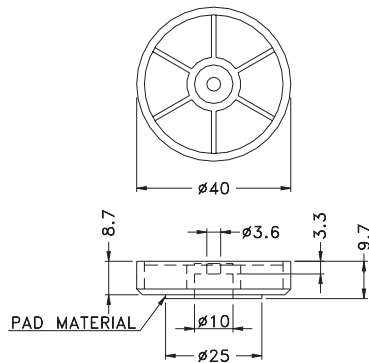

Part	PAD Material
FFK-2	EVA
FFK-2P	Poron
FFK-2(RU)	Rubber