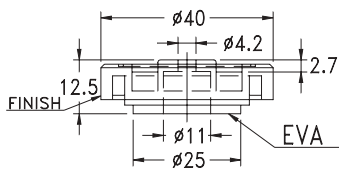

Part	Finish
RS-40	Gold Plated
RS-40(S)	Silver Plated