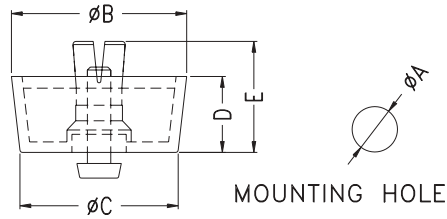

Plastic Foot 15.FF~

- * Material: TPR/PE
- Pin Material: PP
- Color: Black/Grey/Beige
- Unit: mm

Part	A	B	C	D	E	Chassis Thickness	Pack Size
* FF-1	8.0	20.8	19.8	6.4	11.8	1.0 ~ 2.5	500
FF-2	8.0	20.0	18.0	10.0	15.4	1.0 ~ 2.5	500
* FF-3	8.0	23.7	19.5	13.7	19.2	1.0 ~ 2.5	250
* FF-4	8.0	25.0	23.5	6.5	12.5	1.0 ~ 2.5	500
* FF-5	8.0	30.0	27.7	12.8	18.8	1.0 ~ 2.5	200
* FF-6	10.0	28.5	26.5	8.2	14.0	1.0 ~ 3.5	250
FF-7	5.0	12.7	12.0	4.4	8.5	1.0 ~ 2.0	1000
FF-8	5.0	15.7	15.0	4.4	8.5	1.0 ~ 2.0	1000
FF-9	8.0	20.0	18.6	4.0	7.0	1.0 ~ 2.0	500
FF-10	8.0	23.8	22.0	5.0	10.0	1.0 ~ 2.5	500
FF-11	10.0	31.5	28.5	7.8	13.6	1.0 ~ 3.5	250
FF-12	8.0	20.0	18.0	15.0	20.8	1.0 ~ 3.0	250
FF-13	8.0	20.0	18.0	18.0	24.3	0.8 ~ 1.0	250
FF-14	8.0	19.5	18.7	5.0	10.5	0.8 ~ 2.0	500
FF-16	10.0	29.4	26.5	15.0	23.0	1.0 ~ 3.5	100
FF-21	8.0	20.0	19.3	20.5	25.6	0.8 ~ 2.0	250
FF-22	8.0	19.2	17.2	7.9	12.1	0.8 ~ 1.2	500
FF-24	8.0	23.0	21.0	8.0	13.3	0.8 ~ 2.0	250
FF-25	8.0	24.0	20.0	10.5	5.3	0.8 ~ 2.0	250