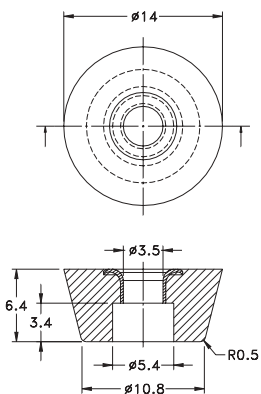

Rubber Foot 15.NF-016ST