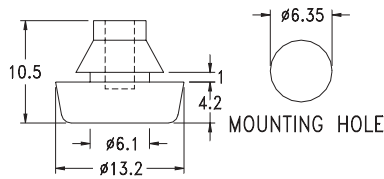

Part	Pack Size
TNF-3	1000