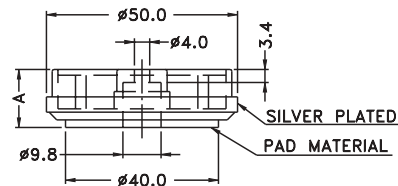

Part	A	PAD Material	Finish
RS-50	15.2	EVA	Gold Plated
RS-50(RU)	14.2	Rubber	Gold Plated
RS-50N	15.2	EVA	
RS-50N(RU)	14.2	Rubber	
RS-50(S)	15.2	EVA	Silver Plated
RS-50S(RU)	14.2	Rubber	Silver Plated