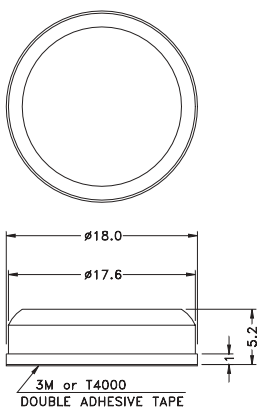

Rubber Foot 15.RF18-5A

- Material: Rubber
- Color: Black
- Unit: mm

Part
RF18-5A