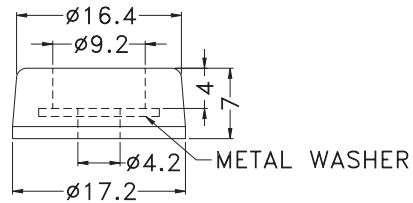

Rubber Foot 15.NF-005ST