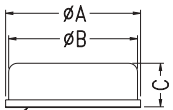

Rubber Foot 15.RF~

3M or T4000
DOUBLE ADHESIVE TAPE

- Material: Rubber
- Color: Black
- Unit: mm

Part	A	B	C
RF8-3.5	8.0	3.5	7.7
RF8.2-5	8.2	7.6	5.0
RF9-3.5	9.0	8.6	3.5
RF15.5-5A	15.4	14.8	5.1
RF22.8-5	22.8	22.4	5.0