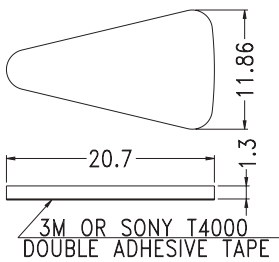

Part
SF141410

Rubber Foot 15.TF-017

- Material: Rubber
- Color: Black
- Unit: mm

Part	Pack Size
TF-017	1000

Rubber Foot 15.TNF~

- Material: Rubber
- Color: Black
- Unit: mm

Part	Pack Size
TNF-2	1000

Rubber Foot 15.TF201113