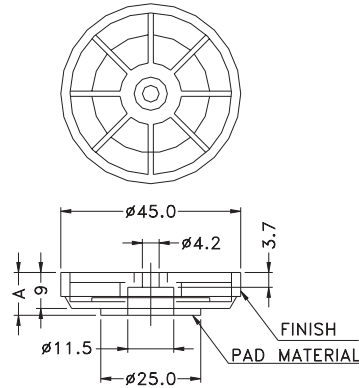

Part	A	PAD Material	Finish
RS-45	10.7	EVA	Gold Plated
RS-45(S)	10.7	EVA	Silver Plated
RS-45N(RU)	9.6	Rubber