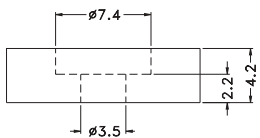

Part	Pack Size
NF-012	1000

Rubber Foot 15.NF-012ST

- Material: Rubber
- Color: Black
- Unit: mm

Part	Pack Size
NF-012ST	1000

Rubber Foot 15.NF-012

Rubber Foot 15.NF-015ST

- Material: Neoprene 94V-0
- Color: Black
- Unit: mm