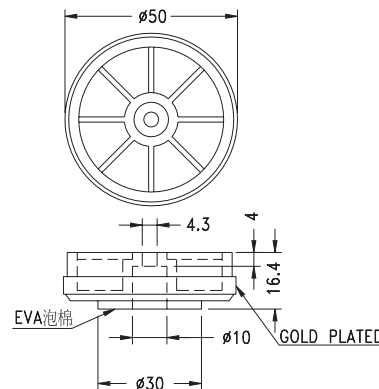

Gold Plated Foot 15.FFG~

- Housing Material: ABS
- Color: Black
- Unit: mm

Part	PAD Material	A	B	Finish
FFG-2A	EVA	11.2	35.5	Gold Plated
FFG-2A(RU)	Rubber	10.5	35.5	Gold Plated
FFG-2A(S)	EVA	11.0	35.0	Silver Plated
FFG-2AS(RU)	Rubber	10.2	35.5	Silver Plated

Part	PAD Material	Finish
FFG-2N	Rubber	
FFG-2(S)	Rubber	Silver Plated

Part	PAD Material	A	Finish
FFG-3A	EVA	16.2	Gold Plated
FFG-3A(RU)	Rubber	15.4	Gold Plated
FFG-3A(S)	EVA	16.0	Silver Plated
FFG-3A(G)N			Gold Plated
FFG-3AN	EVA	16.2	
FFG-3AN(RU)	Rubber	15.4	

Part
FFG-3