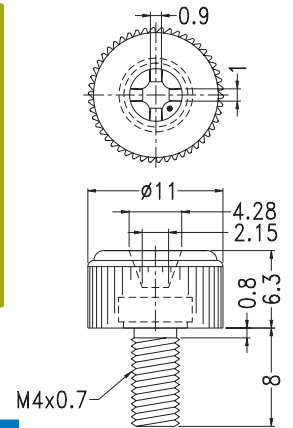

Screw Foot 15.GPE4-8(B)

- Head Material: ABS (UL)
- Color: Black
- Unit: mm

Part	Pack Size
GPE4-8(B)	1000