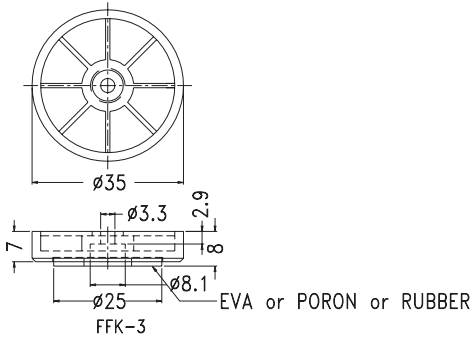

Plated Foot 15.FFK~