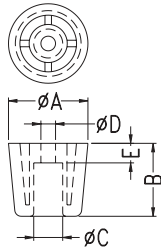

Plastic Foot 15.FFT~

- Material: ABS
- Color: Black
- Unit: mm

Part	A	B	C	D	E	Pack Size
FFT-1	15.0	8.0	7.5	3.7	3.5	1000
FFT-2	20.0	12.1	8.2	4.1	5.5	500
FFT-3	25.1	16.2	10.4	4.3	8.1	100
FFT-4	24.4	22.4	8.9	4.6	6.0	100
FFT-5	26.0	12.7	10.9	5.1	5.7	100
FFT-6	22.5	22.4	8.6	4.6	6.0	100
FFT-7	17.0	17.0	7.5	3.2	6.0	100