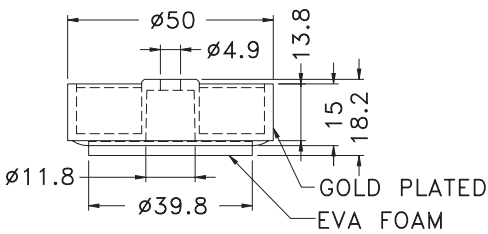

Part	PAD Material
RS-40	Gold Plated
RS-40(S)	Silver Plated

Gold Plated Foot 15.RS~

- Housing Material: ABS
- Color: Black
- Unit: mm

Part
RS-60

Part	PAD Material	Finish
RS-55	EVA	Gold Plated
RS-55(S)	EVA	Silver Plated