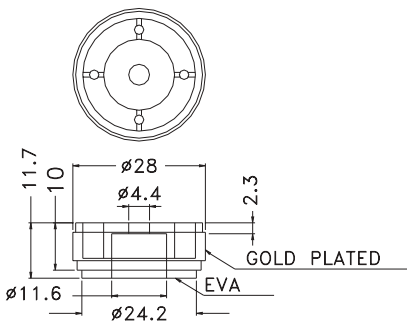

Part	PAD Material
RS-28	Gold Plated
RS-28(S)	Silver Plated