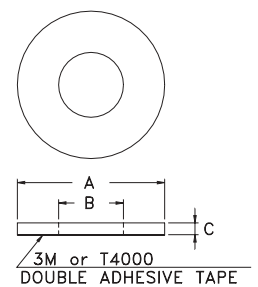

Rubber Foot 15.RWF20-1.5S

- Material: Rubber
- Color: Black
- Unit: mm

Part
RWF20-1.5S