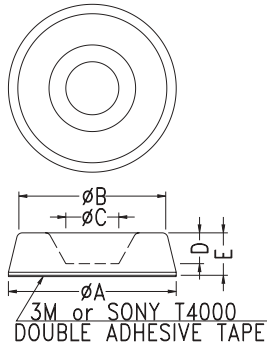

Rubber Foot 15.RF~

- Material: Rubber
- Color: Black/Grey
- Unit: mm

Part	A	B	C	D	E
RF-018	22.1	19.2	5.2	8.9	9.8
RF20-10	21.3	18.1	10.4	6.9	10.6
RF-029	22.3	19.0	6.5	7.0	10.2