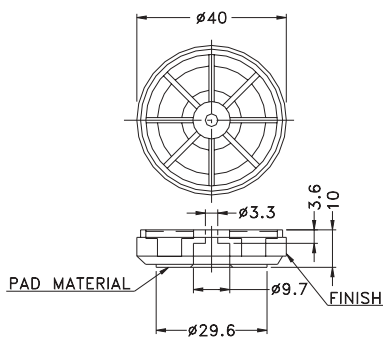

Part	PAD Material	A	B	Finish
FFG-2A	EVA	11.2	35.5	Gold Plated
FFG-2A(RU)	Rubber	10.5	35.5	Gold Plated
FFG-2A(S)	EVA	11.0	35.0	Silver Plated
FFG-2AS(RU)	Rubber	10.2	35.5	Silver Plated

Part	PAD Material	Finish
FFG-2N	Rubber	
FFG-2(S)	Rubber	Silver Plated