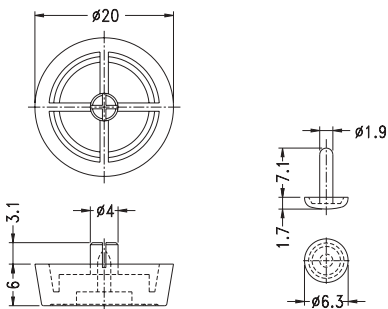

Part	Pack Size
FF-19	100

Plastic Foot 15.FF-20

HOLE IN CHASSIS: $\phi 5.0$
CHASSIS THICKNESS: 0.8

- Material: PE
- Pin Material: PP
- Color: Black
- Unit: mm

Part	Pack Size
FF-20	100

Plastic Foot 15.FF-19

HOLE IN CHASSIS: $\phi 4.0$
CHASSIS THICKNESS: 0.8