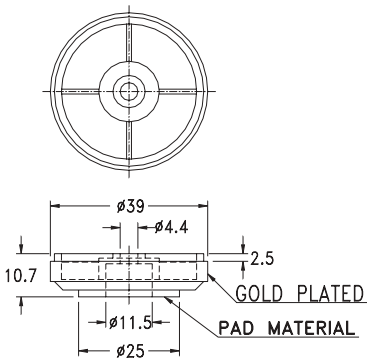

- Housing Material: ABS
- Metal Material: AL
- Color: Black
- Unit: mm

Part	PAD Material
RS-35	Gold Plated
RS-35(S)	Silver Plated

Gold Plated Foot 15.RS~

- Housing Material: ABS
- Color: Black
- Unit: mm

Part	A	PAD Material	Finish
RS-45	10.7	EVA	Gold Plated
RS-45(S)	10.7	EVA	Silver Plated
RS-45N(RU)	9.6	Rubber	

Part	PAD Material
RS-28	Gold Plated
RS-28(S)	Silver Plated

Part	A	PAD Material	Finish
RS-50	15.2	EVA	Gold Plated
RS-50(RU)	14.2	Rubber	Gold Plated
RS-50N	15.2	EVA	
RS-50N(RU)	14.2	Rubber	
RS-50(S)	15.2	EVA	Silver Plated
RS-50S(RU)	14.2	Rubber	Silver Plated