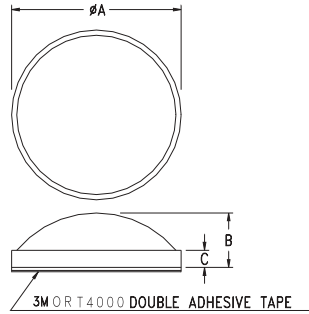

Rubber Foot 15.RF~

- Material: Rubber
- Other Materials Available; EPDM, Silicon...
- Color: Black/White/Grey/Beige/Clear
- Unit: mm

Part	A	B	C
RF-002	10.0	2.8	1.0
RF-004	9.9	4.0	3.0
RF8-2A	8.0	2.0	1.0
RF14-5A	14.0	5.0	3.6
RF8-2A	8.0	2.0	1.0
RF8-2.4A	8.0	2.4	1.0
RF8-2.6A	8.0	2.6	1.1
RF1106	11.0	6.0	1.0