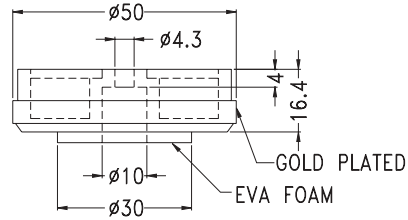

Foot 15.FFP-40

- Material: TPU
- Color: Black
- Unit: mm

Part	Pack Size
FFP-40	50

Part	PAD Material	A	B
FFG-1A	EVA	9.1	25.8
FFG-1A(RU)	Rubber	8.2	24.5

Gold Plated Foot 15.FFG~

- Housing Material: ABS
- Color: Black
- Unit: mm