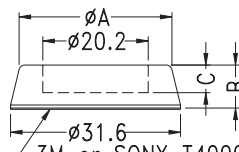

3M or SONY T4000
DOUBLE ADHESIVE TAPE

Part	A	B	C
RF-016	29.6	6.8	4.1
RF-017	29.0	8.8	4.9