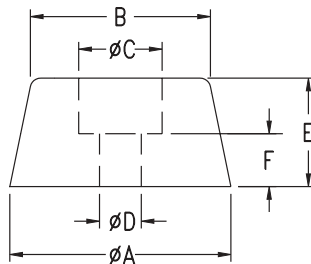

Plastic Foot 15.GL-4

MOUNTING HOLE: $\phi 8$

- Material: PP
- Color: Black
- Unit: mm

Part	Pack Size
GL-4	500

Plastic Foot 15.NF~

- Material: PVC/Rubber/PP
- Color: Black/White
- Unit: mm

Part	A	B	C	D	E	F	Material	Pack Size
NF-001	14.8	8.0	6.0	3.0	7.0	3.1	PVC	1000
NF-002	11.5	8.7	5.6	3.2	7.4	3.3	Rubber	1000
NF-004	16.0	13.0	6.0	3.0	7.8	4.0	Rubber	1000
NF-005	17.2	16.2	9.0	4.0	7.0	3.0	Rubber	1000
NF-006	20.2	18.4	10.0	3.0	8.0	4.0	PVC	500
NF-007	25.0	21.5	8.5	3.3	5.8	2.8	PVC	500
NF-008	20.0	15.0	9.8	3.0	10.5	5.0	PVC	500
NF-008A	20.0	15.0	9.8	4.0	10.5	5.0	PVC	500
NF-009	11.0	8.8	6.0	3.5	5.7	2.3	PVC	1000
NF-013	18.0	13.7	7.8	3.5	9.8	2.7	PP	1000
NF-014	28.0	21.2	9.7	3.8	20.0	6.0	PVC	100