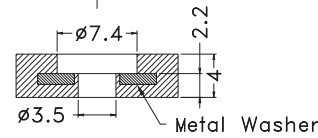

Rubber Foot 15.NF-012ST