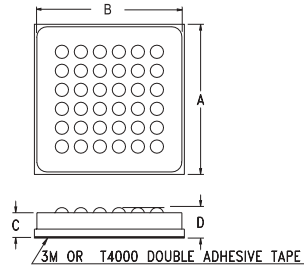

Rubber Foot 15.P000~