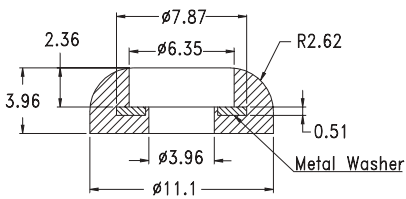

Rubber Foot 15.NF-011ST