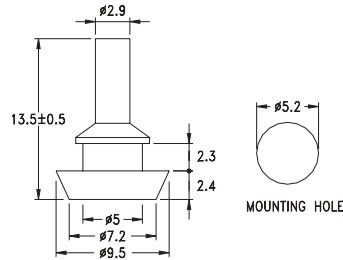

Rubber Foot 15.TNF-1

- Material: Rubber
- Color: Black
- Unit: mm

Part	Pack Size
TNF-1	1000