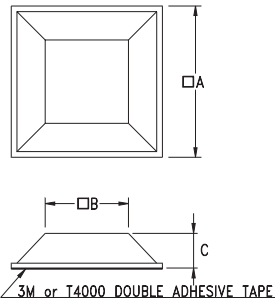

Rubber Foot 15.SF~

- Material: Rubber
- * = Rubber 70°
- Color: Black/White/Grey/Beige
- Unit: mm

Part	A	B	C
SF-004	12.7	9.0	3.5
SF-005	12.7	7.0	6.0
SF-006	20.5	14.0	7.6
SF-007	10.5	8.6	2.5
SF-009	12.5	9.5	4.0

Part	A	B
SF101050	10.0	5.0
SF121212	12.0	1.2
SF-003	12.0	5.0
SF121270	12.0	7.0
SF-1272	12.7	2.3
SF-131320	13.0	2.0
SF141480	14.0	8.0
SF151512	15.0	1.2
SF-151515	15.0	1.5
SF151535	15.0	3.5
SF171725	17.0	2.5
SF181840	18.0	4.0
SF181850	18.0	5.0
SF-050510	5.0	1.0
SF050512	5.0	1.2
SF-6610	6.0	1.0
SF-6615	6.0	1.5
SF060625	6.0	2.5
SF-664	6.0	4.0
SF-665	6.0	5.0
SF-001	6.4	3.0
SF070715	7.0	1.5
SF070720	7.0	2.0
SF070740	7.0	4.0
SF070780	7.0	8.0
SF-080802	8.0	2.0
SF-0808025	8.0	2.5
SF-002	9.7	2.0
SF-979735	9.7	3.5