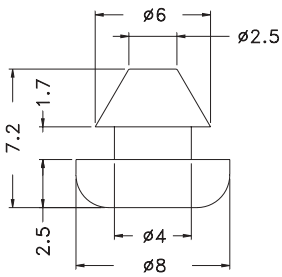

- Material: Rubber
- Color: Black
- Unit: mm

Part	Pack Size
TF201113	1000

Part	Pack Size
TNF-3	1000

Rubber Foot 15.TNF~

- Material: Rubber
- Color: Black
- Unit: mm

Part	Pack Size
TNF-5	1000

Part	Pack Size
TNF-6	2000