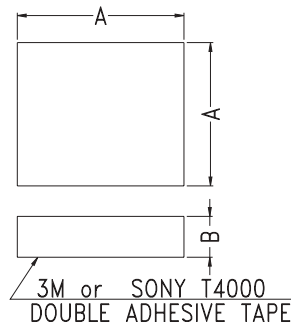

Rubber Foot 15.RF18-5A

- Material: Rubber
- * Material: Polyurethane
- Other Materials Available: EPDM, Silicon...
- Color: Black/White/Grey/Beige
- Unit: mm
- Optional Thickness: Between 0.7 ~ 5.0mm
- Custom sizes available

Part	A	B
SF101007	10.0	0.7
SF-101001	10.0	1.0
SF101016	10.0	1.6
SF101025	10.0	2.5
SF101030	10.0	3.0
SF101035	10.0	3.5