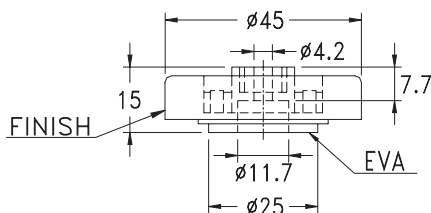

Part	Finish
RS-45	Gold Plated
RS-45(S)	Silver Plated