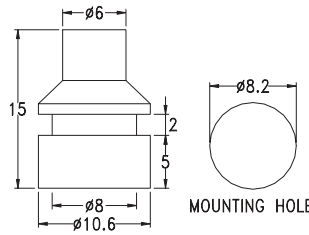

Part
SF141410

Rubber Foot 15.TF-017

- Material: Rubber
- Color: Black
- Unit: mm

Part	Pack Size
TF-017	1000

Rubber Foot 15.TNF~

- Material: Rubber
- Color: Black
- Unit: mm

Part	Pack Size
TNF-2	1000

Rubber Foot 15.TF201113