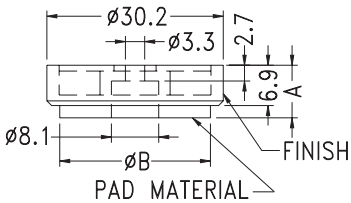

Part	PAD Material	A	B
FFG-1	EVA	9.0	25.8
FFG-1(RU)	Rubber	8.0	24.5