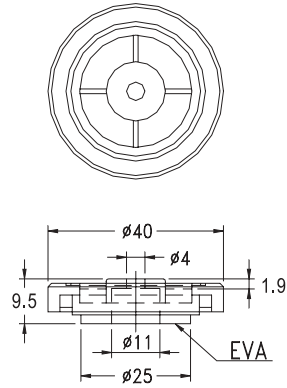

Part
RS-40A