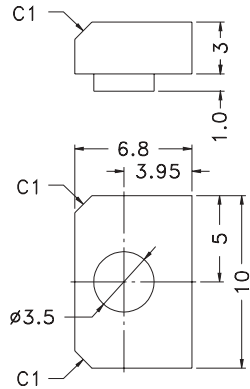

Part	Pack Size
TO-05S	2000

Component Spacer 15.TO-18M

- Material: Nylon 66 (UL)
- Flame Class: 94V-2
- Color: Natural
- Unit: mm

Part	Pack Size
TO-18M	2000

Component Spacer 15.TO-18

- Material: Nylon 66 (UL)
- Flame Class: 94V-2
- Color: Natural
- Unit: mm

Part	Pack Size
TO-18	1000

Component Spacer 15.TO-92

- Material: Nylon 66 (UL)
- Flame Class: 94V-2
- Color: Natural
- Unit: mm

Part	Pack Size
TO-92	2000

Component Spacer 15.TRF-1

- Material: Nylon 66 (UL)
- Flame Class: 94V-2
- Color: Natural
- Unit: mm