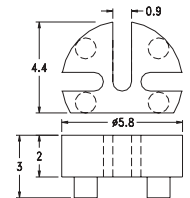

Part	Pack Size
QW-4	2000

Component Spacer 15.TO-05

- Material: P.B.T. (UL)
- Flame Class: 94V-0
- Color: Natural
- Unit: mm

Part	Pack Size
TO-05	1000

Component Spacer 15.TO-05S

- Material: Nylon 66 (UL)
- Flame Class: 94V-2
- Color: Natural
- Unit: mm

Part	Pack Size
TO-05S	2000

Component Spacer 15.TO-18M

- Material: Nylon 66 (UL)
- Flame Class: 94V-2
- Color: Natural
- Unit: mm

Part	Pack Size
TO-18M	2000

Component Spacer 15.TO-18

- Material: Nylon 66 (UL)
- Flame Class: 94V-2
- Color: Natural
- Unit: mm

Part	Pack Size
TO-18	1000

Component Spacer 15.TO-92

- Material: Nylon 66 (UL)
- Flame Class: 94V-2
- Color: Natural
- Unit: mm

Part	Pack Size
TO-92	2000

Component Spacer 15.TRF-1

- Material: Nylon 66 (UL)
- Flame Class: 94V-2
- Color: Natural
- Unit: mm